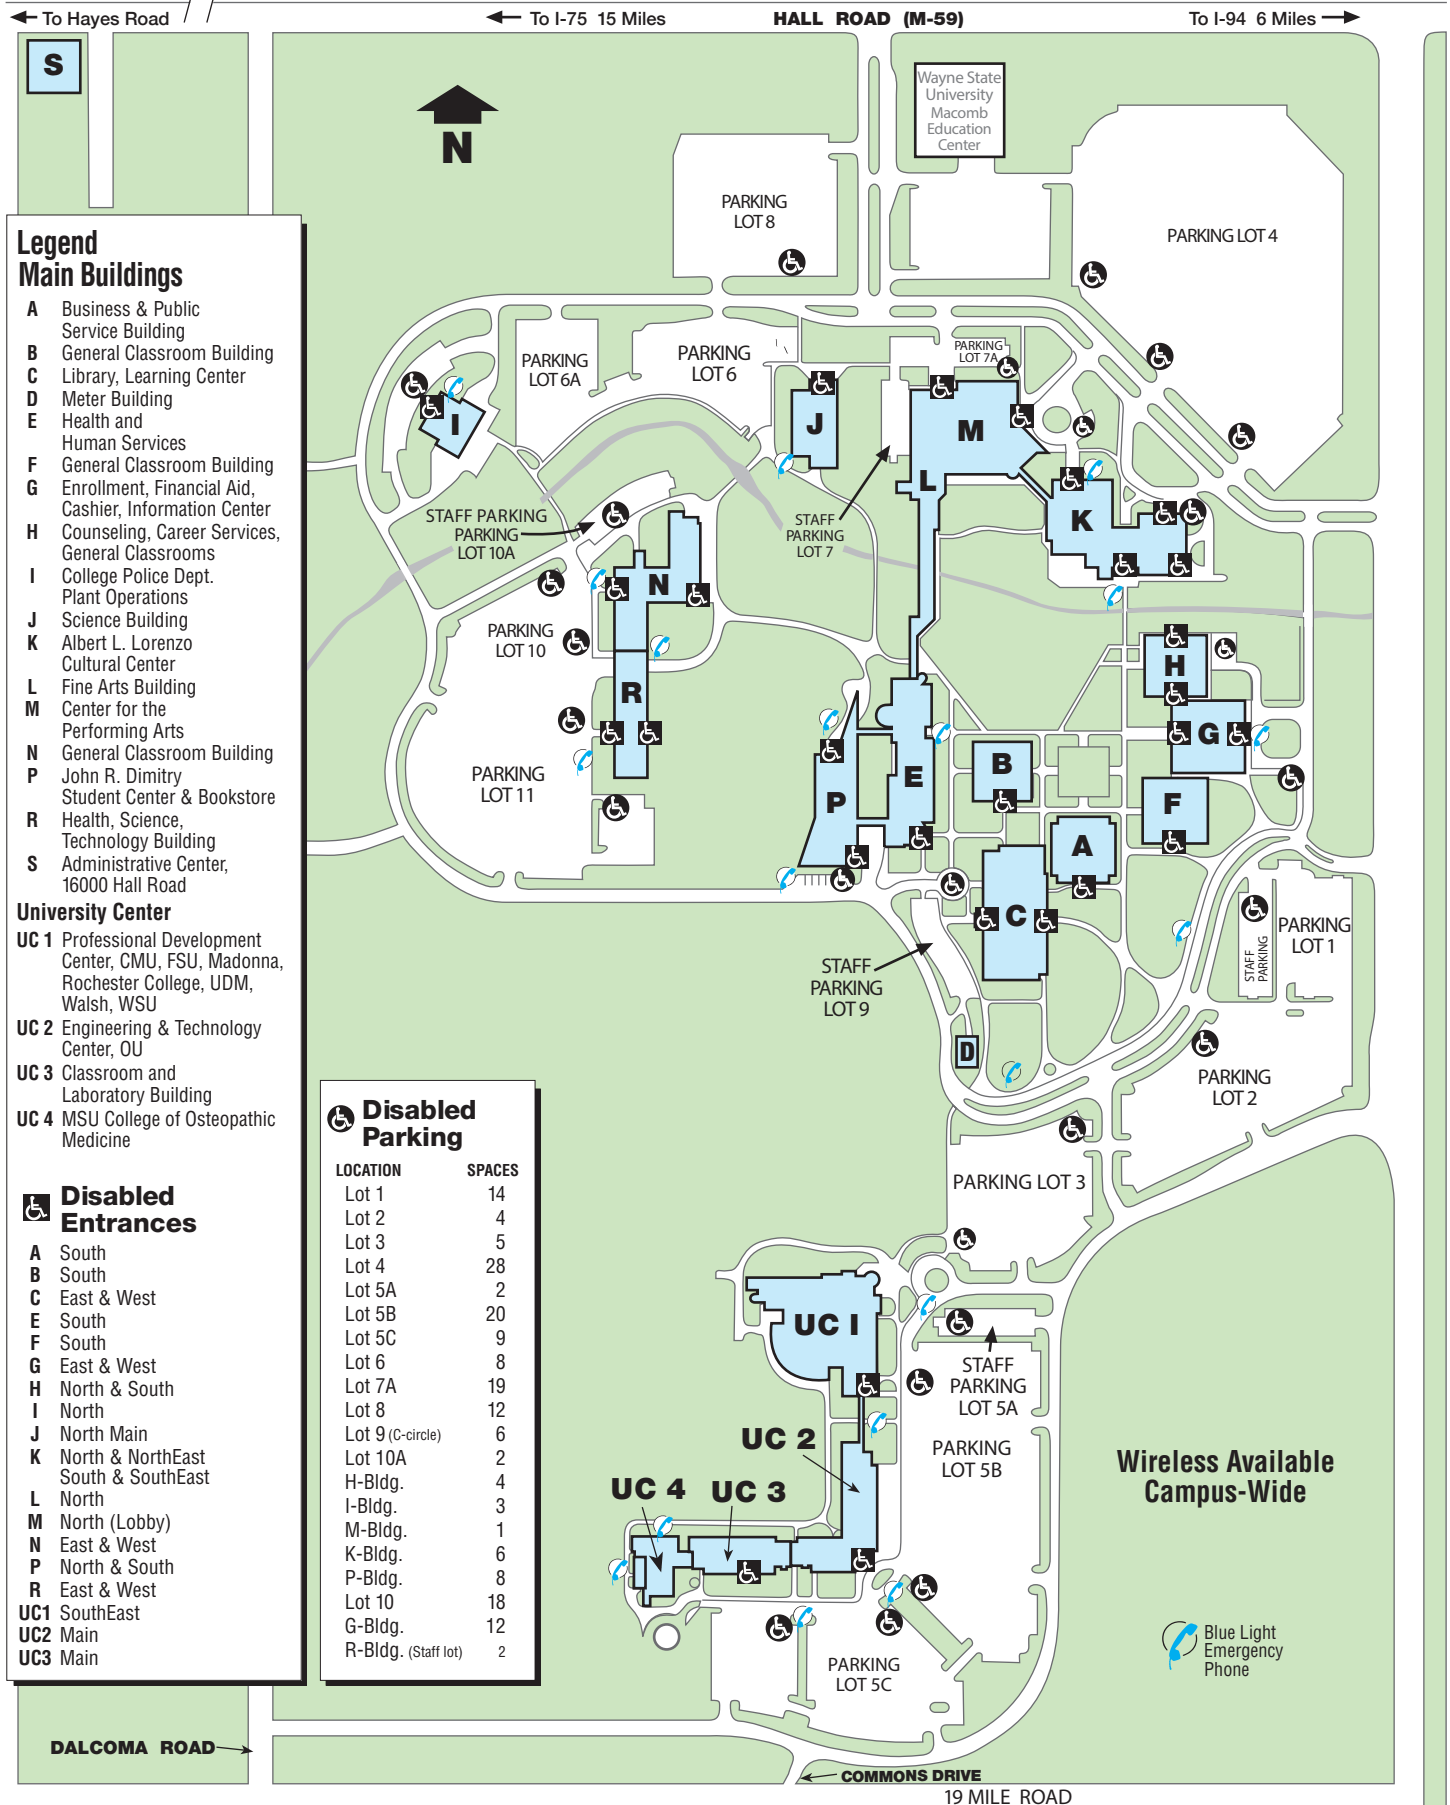

MACOMB COMMUNITY COLLEGE CENTER CAMPUS

44575 Garfield Road • Clinton Twp., MI 48038-1139 • 1.866.Macomb1 • www.macomb.edu

Legend Main Buildings

- A** Business & Public Service Building
- B** General Classroom Building
- C** Library, Learning Center
- D** Meter Building
- E** Health and Human Services
- F** General Classroom Building
- G** Enrollment, Financial Aid, Cashier, Information Center
- H** Counseling, Career Services, General Classrooms
- I** College Police Dept. Plant Operations
- J** Science Building
- K** Albert L. Lorenzo Cultural Center
- L** Fine Arts Building
- M** Center for the Performing Arts
- N** General Classroom Building
- P** John R. Dimitry Student Center & Bookstore
- R** Health, Science, Technology Building
- S** Administrative Center, 16000 Hall Road

University Center

- UC 1** Professional Development Center, CMU, FSU, Madonna, Rochester College, UDM, Walsh, WSU
- UC 2** Engineering & Technology Center, OU
- UC 3** Classroom and Laboratory Building
- UC 4** MSU College of Osteopathic Medicine

Disabled Parking

LOCATION	SPACES
Lot 1	14
Lot 2	4
Lot 3	5
Lot 4	28
Lot 5A	2
Lot 5B	20
Lot 6	8
Lot 7A	19
Lot 8	12
Lot 9 (C-circle)	6
Lot 10A	2
H-Bldg.	4
I-Bldg.	3
M-Bldg.	1
K-Bldg.	6
P-Bldg.	8
Lot 10	18
G-Bldg.	12
R-Bldg. (Staff lot)	2

Disabled Entrances

- A** South
- B** South
- C** East & West
- E** South
- F** South
- G** East & West
- H** North & South
- I** North
- J** North Main
- K** North & NorthEast
South & SouthEast
- L** North
- M** North (Lobby)
- N** East & West
- P** North & South
- R** East & West
- UC1** SouthEast
- UC2** Main
- UC3** Main